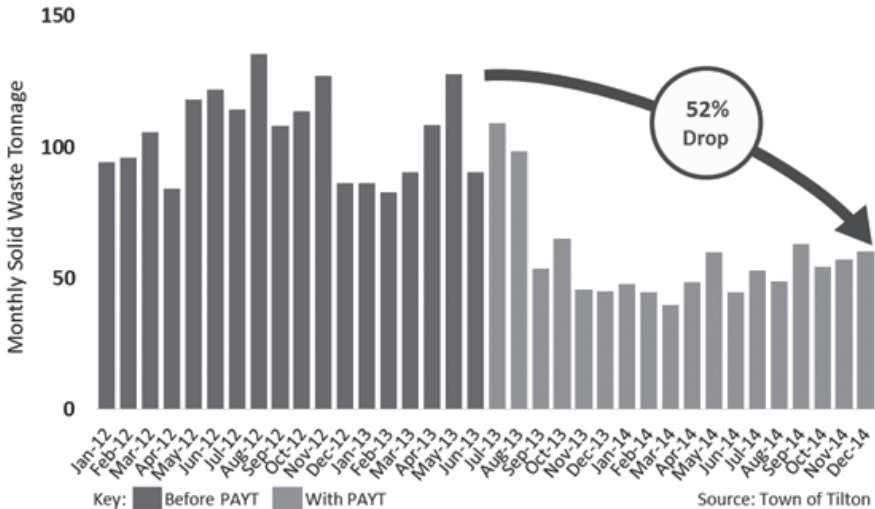

Tilton, NH, Solid Waste Tonnage, 2012 - 2014

Source: Town of Tilton